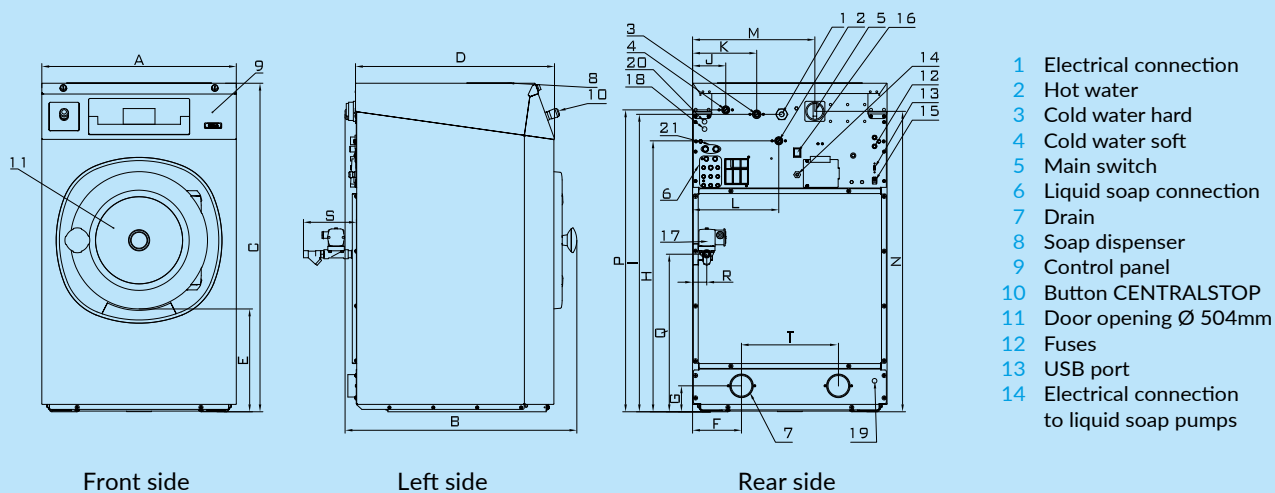

ERGONOMICAL
CONSTRUCTION

LARGE DOOR
OPENING

LOW WATER
AND ENERGY
CONSUMPTION

GET AHEAD IN LAUNDRY 

TYPE		RX350	RX520
INNERDRUM			
Maximum capacity 1:9	kg	37	58
Capacity 1:10	kg	33	52
Volume	litres	332	520
Diameter	mm	914	914
DRUM SPEED			
Wash	rpm	38	38
Extraction	rpm	540	440
G-FACTOR			
		150	100
HEATING			
Electricity	kW	27	40,6
Steam	bar	1 - 8	1 - 8
Hot water	°C	90	90
Sound pressure level	dB (A)	< 65	< 65
Water valves connection	BSP	3/4"	1"
Water pressure	kPa	100-800	100-800
Rec. water pressure	kPa	300-500	300-500
Water inlet	l/min	66-188	183-518
Drain valve	outer Ø mm	2x76	2x76
Flow amount with drain valve	l/min	2x210	2x210
Steam valve connection	BSP	3/4"	3/4"
Steam pressure	kPa	100-800	100-800
DIMENSIONS			
Size H×W×D	mm	1500×1060×1030	1500×1060×1315
Net weight	kg	410	520
TRANSPORT DATA			
Packed H×W×D	mm	1625×1088×1060	1625×1088×1345
Gross weight	kg	425	535

DIMENSIONS

	A	B	C	D	E	F	G	H	I	J	K	L	M	N	P	Q	R	S	T	
RX350	1060	1030	1500	936	465	318	120	1326	1366	113	248	383	671	1349	1413	528	66	145	482	
RX520	1060	1315	1500	1221	465	318	120	1414	1374	88	223	363	671	1349	1332	528	66	145	482	
	width depth height																			